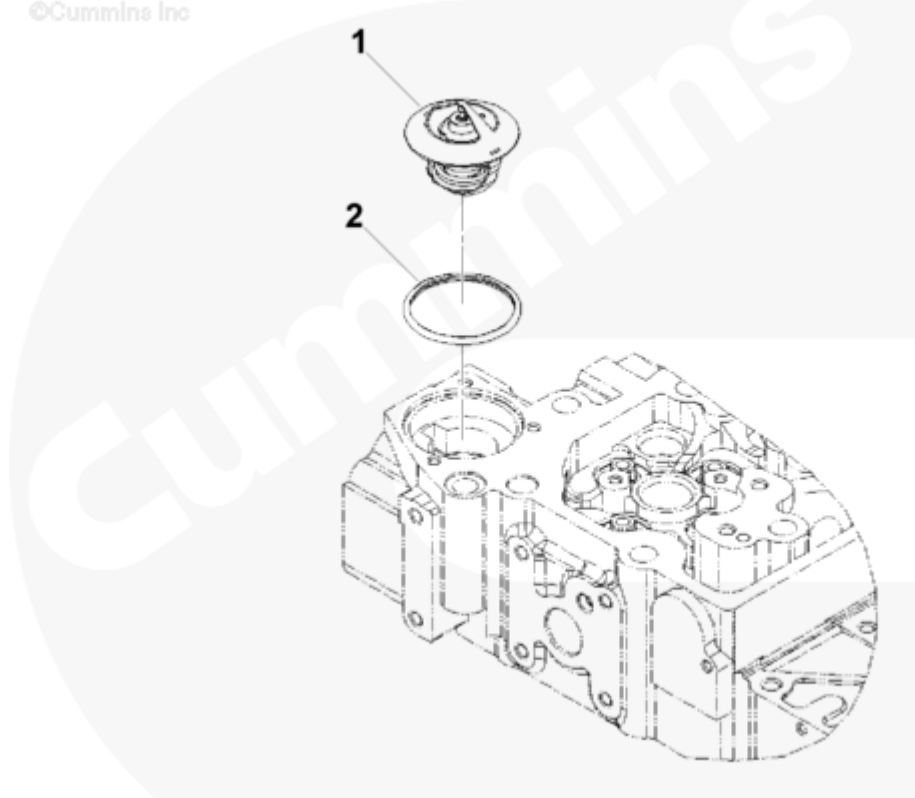

Parts Catalog - Option Detail

Electronic Parts Catalog - Option Detail				
Option	Group	Graphic	Film Card	Date
EC9042-01	08.07	ec900zf	T	04-NOV-03
Engines	4B3.9, 6A3.4, 6B5.9, B GAS INTERNATIONAL CM556, B4.5, B4.5 CM2350 B129B, B4.5 CM2350 B146C, B4.5 CM2350 B147B, B4.5 RGT, B4.5S, B5.9 G, B5.9 GAS PLUS CM556, B5.9 LPG, B5.9 LPG PLUS CM556, B6.7 CM2350 B121B, B6.7 CM2350 B135B, B6.7 CM2350 B136C, B6.7 CM2350 B148B, B6.7 G CMOH6.0 B125, B6.7N CM2380 B150B, B6.7S, F3.8 CM2350 F120B, F3.8 CM2350 F128C, F3.8 CM2350 F132B, F3.8 F102, G3.9, G5.9, G5.9 CM558, ISB (CHRYSLER), ISB CM2150, ISB CM2150 E, ISB CM550, ISB CM850, ISB/ISD4.5 CM2150 B119, ISB/ISD4.5 CM2150 SN, ISB/ISD6.7 CM2150 B120, ISB/ISD6.7 CM2150 SN, ISB/ISD6.7 CM2880 B126, ISB3.9 CM2220 B107, ISB4.5 CM2150, ISB5.9G CM2180, ISB6.7 2010 DCX PICKUP, ISB6.7 2013 DCX CHASSIS CAB, ISB6.7 CM2150 SQ, ISB6.7 CM2250, ISB6.7 CM2350 B101, ISB6.7 CM2350 B103, ISB6.7 CM2350 B142, ISB6.7 CM2670 B153B, ISB6.7 G CM2180 B118, ISBE CM2150, ISBE CM800, ISBE2/ISBE3 CM850, ISBE4 CM850, ISD4.5 CM2150, ISD6.7 CM2880 D101, ISF2.8 CM2220, ISF2.8 CM2220 AN, ISF2.8 CM2220 EC, ISF2.8 CM2220 ECF2, ISF2.8 CM2220 F101, ISF2.8 CM2220 F117, ISF2.8 CM2220 F122, ISF2.8 CM2220 F126, ISF2.8 CM2220 F129, ISF2.8 CM2220 IAN, ISF3.8 CM2220, ISF3.8 CM2220 AN, ISF3.8 CM2220 F103, ISF3.8 CM2220 F110, ISF3.8 CM2220 F116, ISF3.8 CM2220 F134B, ISF3.8 CM2220 IAN, ISF3.8 CM2350 F109, ISF4.5 CM2220 F123, ISG11 CM2880 G106, ISG11 CM2880 G108, ISG12 CM2880 G107, ISG12 CM2880 G109, ISG12 G CMOH6.0 G111, QSB3.9 30 CM550, QSB3.9 CM2880 B138, QSB4.5 30 CM550, QSB4.5 CM2150 B108, QSB4.5 CM2250 B131, QSB4.5 CM2250 EC, QSB4.5 CM2350 B106, QSB4.5 CM2350 B122			

©Cummins Inc

ec900zf

[SMALL](#) | [MEDIUM](#) | [LARGE](#)

Cart	Ref No	Part Number	Part Description	Required	Remarks
<input type="button" value="View My Cart"/>					
		EC9042-01	Thermostat		Thermostat...(More)